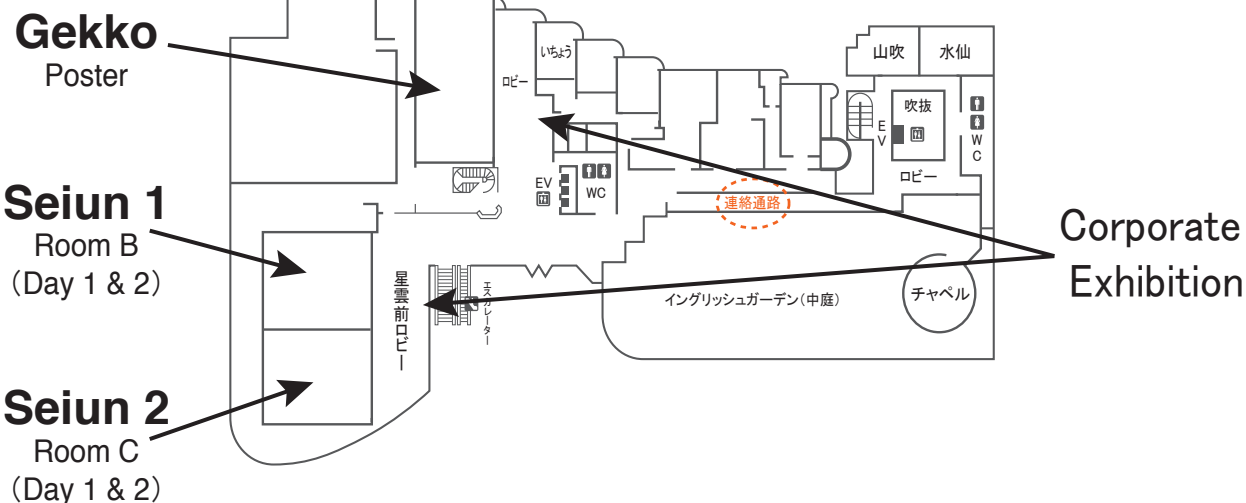

# Room Guide of Conference Hall

- Reception . . . . Main Building B1F Lobby
- Room A . . . . Main Building B1F "Orbit Hall"
- Room B . . . . Main Building 2F "Seiun 1" (Day 1&2). East pavilion 1F "Izumi" (Day 3)
- Room C . . . . Main Building 2F "Seiun 2" (Day 1&2). East pavilion 2F "Ginga" (Day 3)
- Poster . . . . Main Building 2F "Gekko"
- Banquet . . . . Main Building 2F "Seiun 1&2"

Main Building 2F

East pavilion 3F

Main Building 1F

East pavilion 2F

Main Building B1F

East pavilion 1F