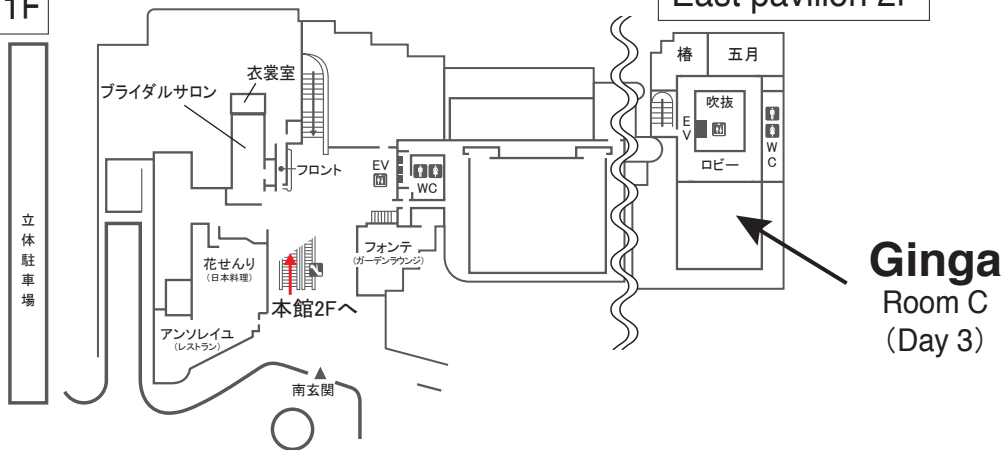

# Room Guide of Conference Hall

- Reception . . . . Main Building B1F Lobby
- Room A . . . . Main Building B1F "Orbit Hall"
- Room B . . . . Main Building 2F "Seiun 1" (Day 1&2). East pavilion 1F "Izumi" (Day 3)
- Room C . . . . Main Building 2F "Seiun 2" (Day 1&2). East pavilion 2F "Ginga" (Day 3)
- Poster . . . . Main Building 2F "Gekko"
- Banquet . . . . Main Building 2F "Seiun 1&2"

Main Building 2F

East pavilion 3F

Main Building 1F

East pavilion 2F

Main Building B1F

East pavilion 1F