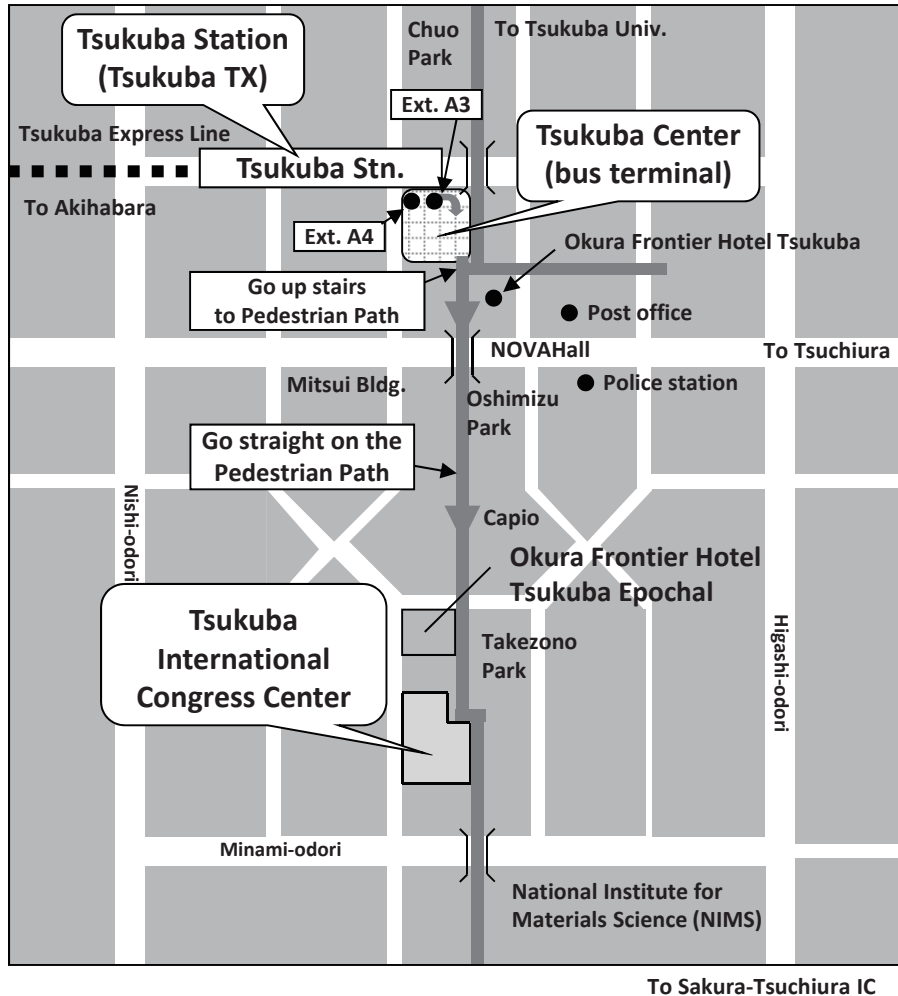

Access Map

[Venue] Tsukuba International Congress Center <http://www.epochal.or.jp/>

Takezono 2-20-3, Tsukuba, Ibaraki 305-0032, Japan. Phone: 029-861-0001 FAX: 029-861-1209

[Access]

* Please use the public parking space if you come by the car.