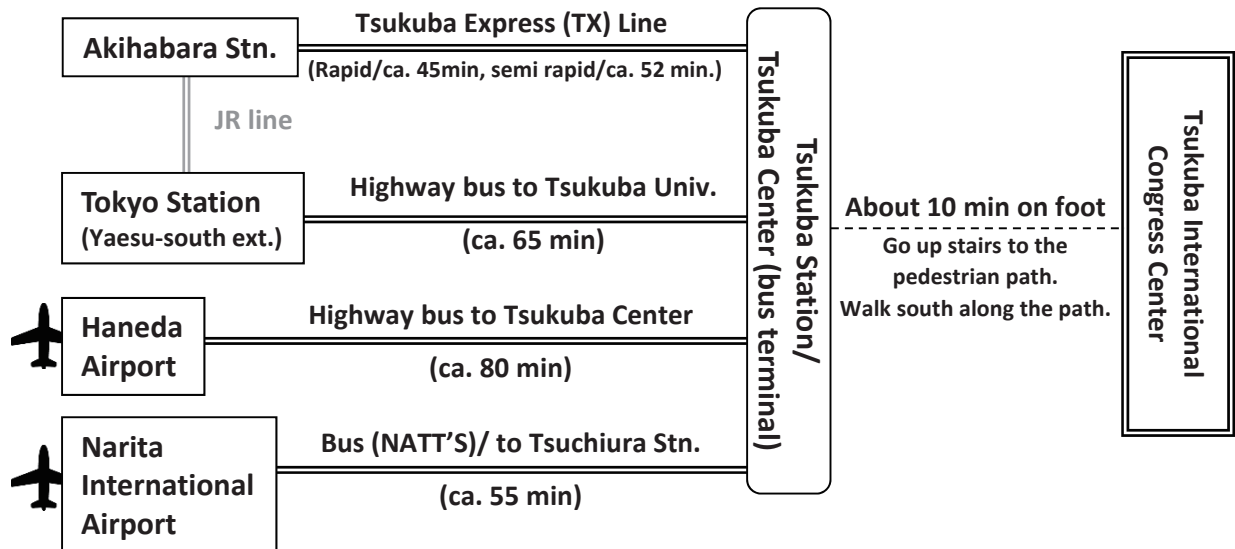

Access Map

[Venue] Tsukuba International Congress Center <http://www.epochal.or.jp/>

Takezono 2-20-3, Tsukuba, Ibaraki 305-0032, Japan. Phone: 029-861-0001 FAX: 029-861-1209

[Access]

* Please use the public parking space if you come by the car.